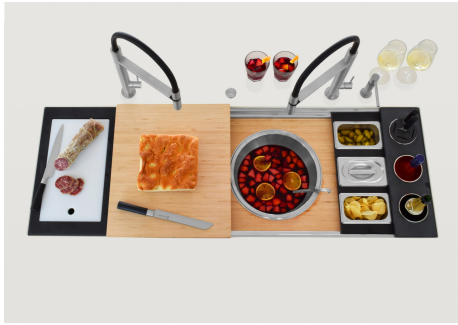

GALERIE

FOURNI